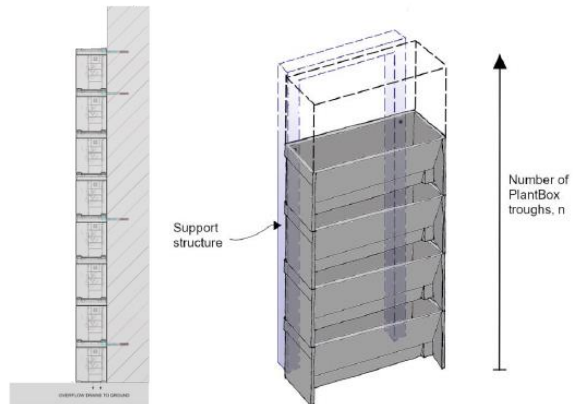

- ✓ Excellent price point, from less than £100 per m²
- ✓ Lightweight, quick and easy to install
- ✓ Irrigation kit available
- ✓ Made in the UK from 100% post-consumer waste plastic
- ✓ Self contained unit - additional irrigation optional
- ✓ Click and stack in any configuration
- ✓ Freestanding or wall-mounted
- ✓ Versatile use including courtyards, patios or boundary walls
- ✓ Works with any plant palette
- ✓ Immediate delivery from UK stock
- ✓ Minimum of £1 donated to charity for every trough sold

PlantBox

By Growing Revolution

Specification Details

Unit dimensions	600mm x 200mm x 150mm
Fully loaded weight	70kgs per m ²
Base material	100% recycled polypropylene
Trough depth	200mm
Reservoir capacity	1.8L
Recommended support structures	Treated timber (plywood), aluminum, steel, masonry, concrete
Recommended fixings	Plywood (wood screws), Aluminum/steel (8.8 bolts), Masonry/concrete (Resin anchors) - 2 fixings per trough
Plants per m ²	33 plants (8.33 troughs per m ²)
Pot size	Anything up to 13cm (1 LTR) - 4 plants per trough
Design life	>10+ years
Compost type	Peat-free multi-use - 4.5L compost per trough
Nutrient feed	Drip feed or slow-release pellet into substrate

Installation Notes

- Fix vertical rails onto support structure at 600mm centres
- Pre-assemble PlantBox units and clip together to desired configuration
- Fix back to rails using appropriate fixings
- Attach PlantBox units with 2 fixings on the bottom row of troughs, before fixing every 3 troughs until the top and apply 2 more fixings to top row of units
- Attach irrigation lines if required
- Fill units with substrate
- Plant units and backfill around with substrate
- Fill units by adding water on the top row of filters
- Watch plants flourish!