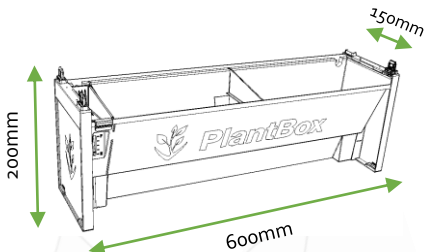

PlantBox

By Growing Revolution

PRODUCT SPECIFICATION

THE CLEVERLY SIMPLE VERTICAL GARDEN

PlantBox is a stackable living wall system which will enhance your clients' outdoor space, however large or small. All at a price point that won't cost the earth...

- ✓ Excellent price point, from less than £100 per m²
- ✓ Lightweight, quick and easy to install
- ✓ Irrigation kit available
- ✓ Made in the UK from 100% post-consumer waste plastic
- ✓ Self contained unit - additional irrigation optional
- ✓ Click and stack in any configuration
- ✓ Freestanding or wall-mounted
- ✓ Versatile use including courtyards, patios or boundary walls
- ✓ Works with any plant palette
- ✓ Immediate delivery from UK stock
- ✓ Minimum of £1 donated to charity for every trough sold

PlantBox

By Growing Revolution

Specification Details

Unit dimensions	600mm x 200mm x 150mm
Fully loaded weight	70kgs per m ²
Base material	100% recycled polypropylene
Trough depth	200mm
Reservoir capacity	1.8L
Recommended support structures	Treated timber (plywood), aluminum, steel, masonry, concrete
Recommended fixings	Plywood (wood screws), Aluminum/steel (8.8 bolts), Masonry/concrete (Resin anchors) - 2 fixings per trough
Plants per m ²	33 plants (8.33 troughs per m ²)
Pot size	Anything up to 13cm (1 LTR) - 4 plants per trough
Design life	>10+ years
Compost type	Peat-free multi-use - 4.5L compost per trough
Nutrient feed	Drip feed or slow-release pellet into substrate

Installation Notes

- Fix vertical rails onto support structure at 600mm centres
- Pre-assemble PlantBox units and clip together to desired configuration
- Fix back to rails using appropriate fixings
- Attach PlantBox units with 2 fixings on the bottom row of troughs, before fixing every 3 troughs until the top and apply 2 more fixings to top row of units
- Attach irrigation lines if required
- Fill units with substrate
- Plant units and backfill around with substrate
- Fill units by adding water on the top row of filters
- Watch plants flourish!